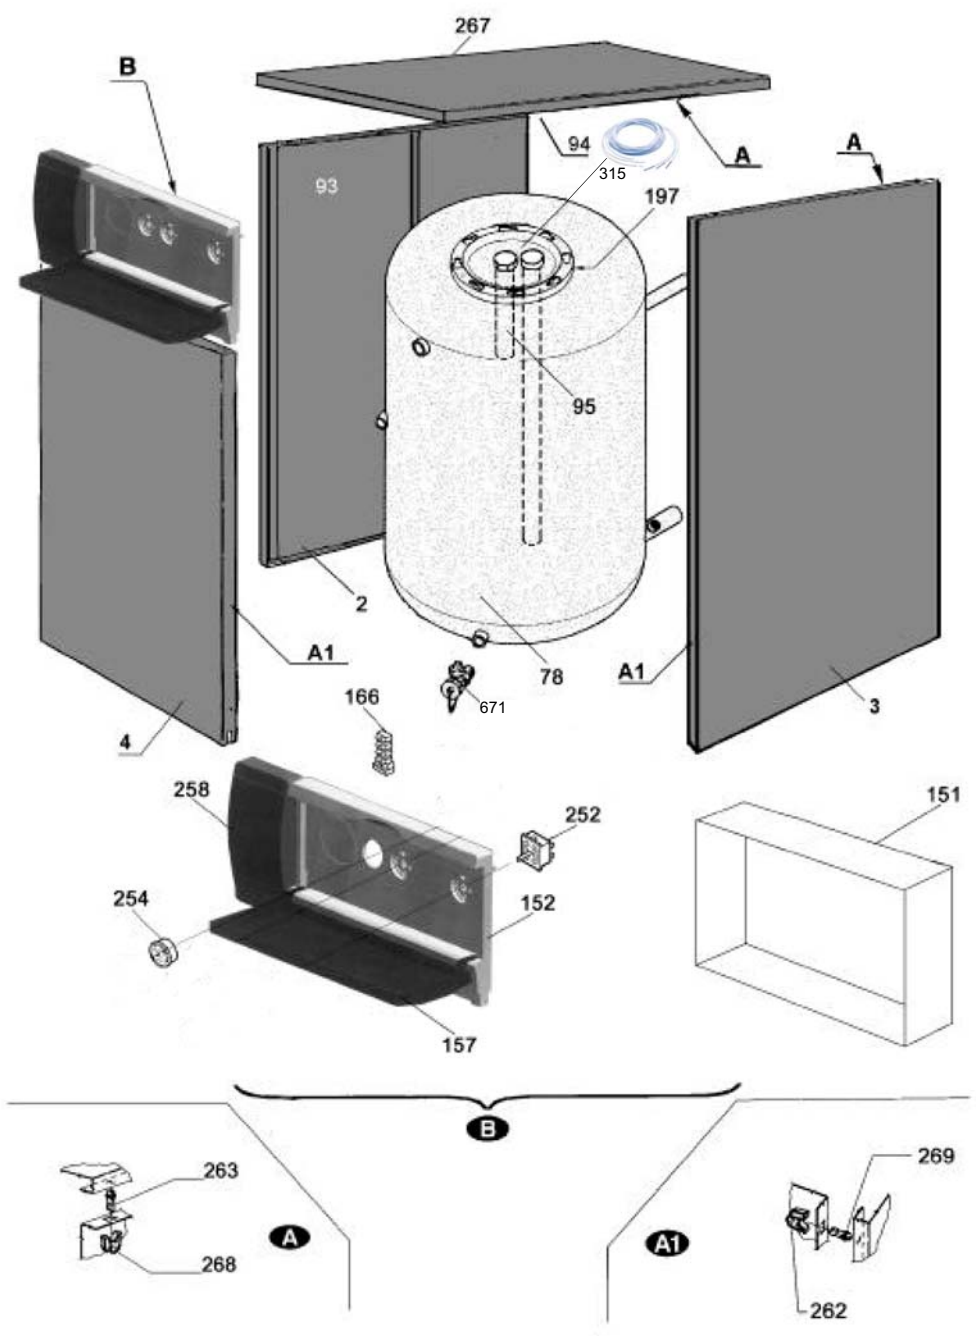

Tab 391

Slim UB

28/10/2009

Pos	Code	Descrizione	Description code	KSW714122410 UB 80	KSW714122510 UB 120	To serial number	From serial number	Interchangeable:
2	3618950	GR.SPAL.SX SLIM UB80 9007	LEFT PANEL SLIM UB80	•				
2	3618990	GR.SP.SX SLIM UB 120 9007	LEFT PANEL SLIM UB 120		•			
3	3618940	GR.SPAL.DX.SLIM UB80 9007	RIGHT PANEL SLIM UB80	•				
3	3618980	GR.SP.DX SLIM UB 120 9007	RIGHT PANEL SLIM UB 120		•			
4	3618960	GR.PORTINA SLIM UB80 9007	PANEL SLIM UB80	•				
4	3618970	GR.PORTINA SLIMUB120 9007	DOOR SLIM UB 120		•			
78	3610760	BOILER FLANGIATO-LUNA UB 80-	STORAGE TANK ASSEMBLY	•				
78	3610780	BOILER FLANGIATO-LUNA UB 120-	STORAGE TANK ASSEMBLY		•			
93	3202210	ISOL.LAT.BOILER-LUNA UB 80-	SIDE INSULATION	•				
93	3202220	ISOL.LAT.BOILER-LUNA UB 120-	SIDE INSULATION		•			
94	3202190	ISOL.SUP.BOILER-LUNA UB 80-	TOP INSULATION	•				
94	3202200	ISOL.SUP.BOILER-LUNA UB 120-	TOP INSULATION		•			
95	3609530	GR.ANODO D20X300 MAGNESIO G3/4	ANODE 20X300	•				
95	3610880	GR.ANODO D.22X400 G3/4	ANODE D. 22X400 G3/4		•			
151	3401610	COPERCHIO COMANDI 2000	CONTROL PANEL COVER 2000	•	•			
152	3628450	CRUSC.SERIGR.SLIM UB 80/120	PRINT.CONT.PAN. SLIM UB 80/120	•	•			
157	3401620	ANTINA CRUSCOTTO 2000/1	CONTROL PANEL DOOR	•	•			
166	5688410	ASS.MORS.5POLI C/FUSIBILE 2A	TERMIN.BOARD WITH FUSE HOLD.2A	•	•			
197	3401040	GUARNIZ.FLANGIA-LUNA UB 80/120	FLANGE GASKET	•	•			
252	8434550	COMMUT.ROTATIVO GOTTAK 4 POSIZ	SELECTOR SWITCH (4 POSITION)	•	•			
254	8922420	ASS.TERMOMETRO C/SUPPORTO	THERMOMETER	•	•			
258	3401630	PROLUNGA CRUSC.L-100 2001	CONTROL PANEL EXTENSION	•				
258	3401640	PROLUNGA CRUSC.L-250 2001	CONTROL PANEL EXTENSION		•			
262	3400400	CHIUSURA F.FASTPOINT 0191.AA01	CLIP - DOOR PANEL - FEMALE	•	•			
263	3400390	CHIUSURA M.FASTPOINT 0194.AA01	CLIP - TOP PANEL - MALE	•	•			
267	3109250	CAPPELLO SLIM UB 80 9007	TOP PANEL	•				
267	3109260	CAPPELLO SLIM UB 120 9007	TOP PANEL SLIM UB 120		•			
268	3400380	CHIUSURA F.FASTPOINT 0193.AA01	CLIP - SIDE PANELS - FEMALE	•	•			
269	3400410	CHIUSURA M.FASTPOINT 0192.AA01	CLIP - SIDE PANELS - MALE	•	•			
315	8434260	SONDA A CONTATTO	TEMPERATURE SENSOR - DHW	•	•			
671	5646780	RUBINETTO SCARICO-COPPER G1/2	DRAINING TAP G 1/2 (COPPER)	•	•			
999	8611880	CAVO COLLEG. CALDAIA/U.B.	BOILER/UB CONNECTION CABLE	•	•			
999	8611970	ASS.CABL.SONDA/POMPA SAN.	CABLE ASSEMBLY SENSOR/PUMP DHW	•	•			
999	8620250	CONNETTORE EP6M C/COPERT. EP6G	EP6M CONNECTOR	•	•